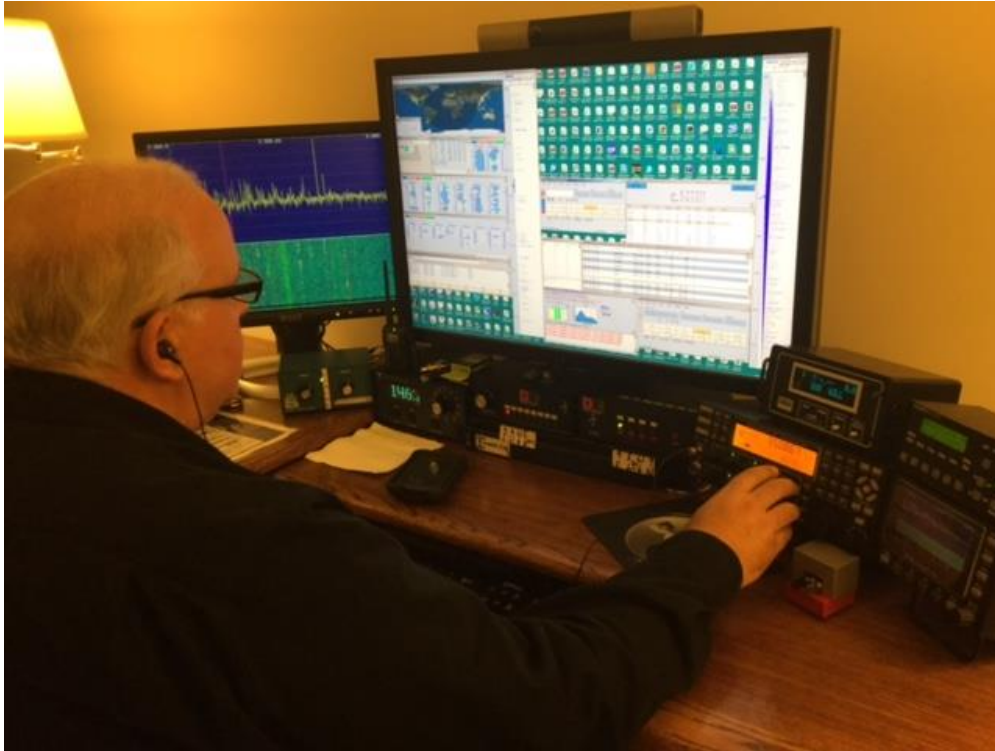

PVRCers In Action

Bill K3WI @W3LL in the 2016 CQ WW CW (de W3LL)